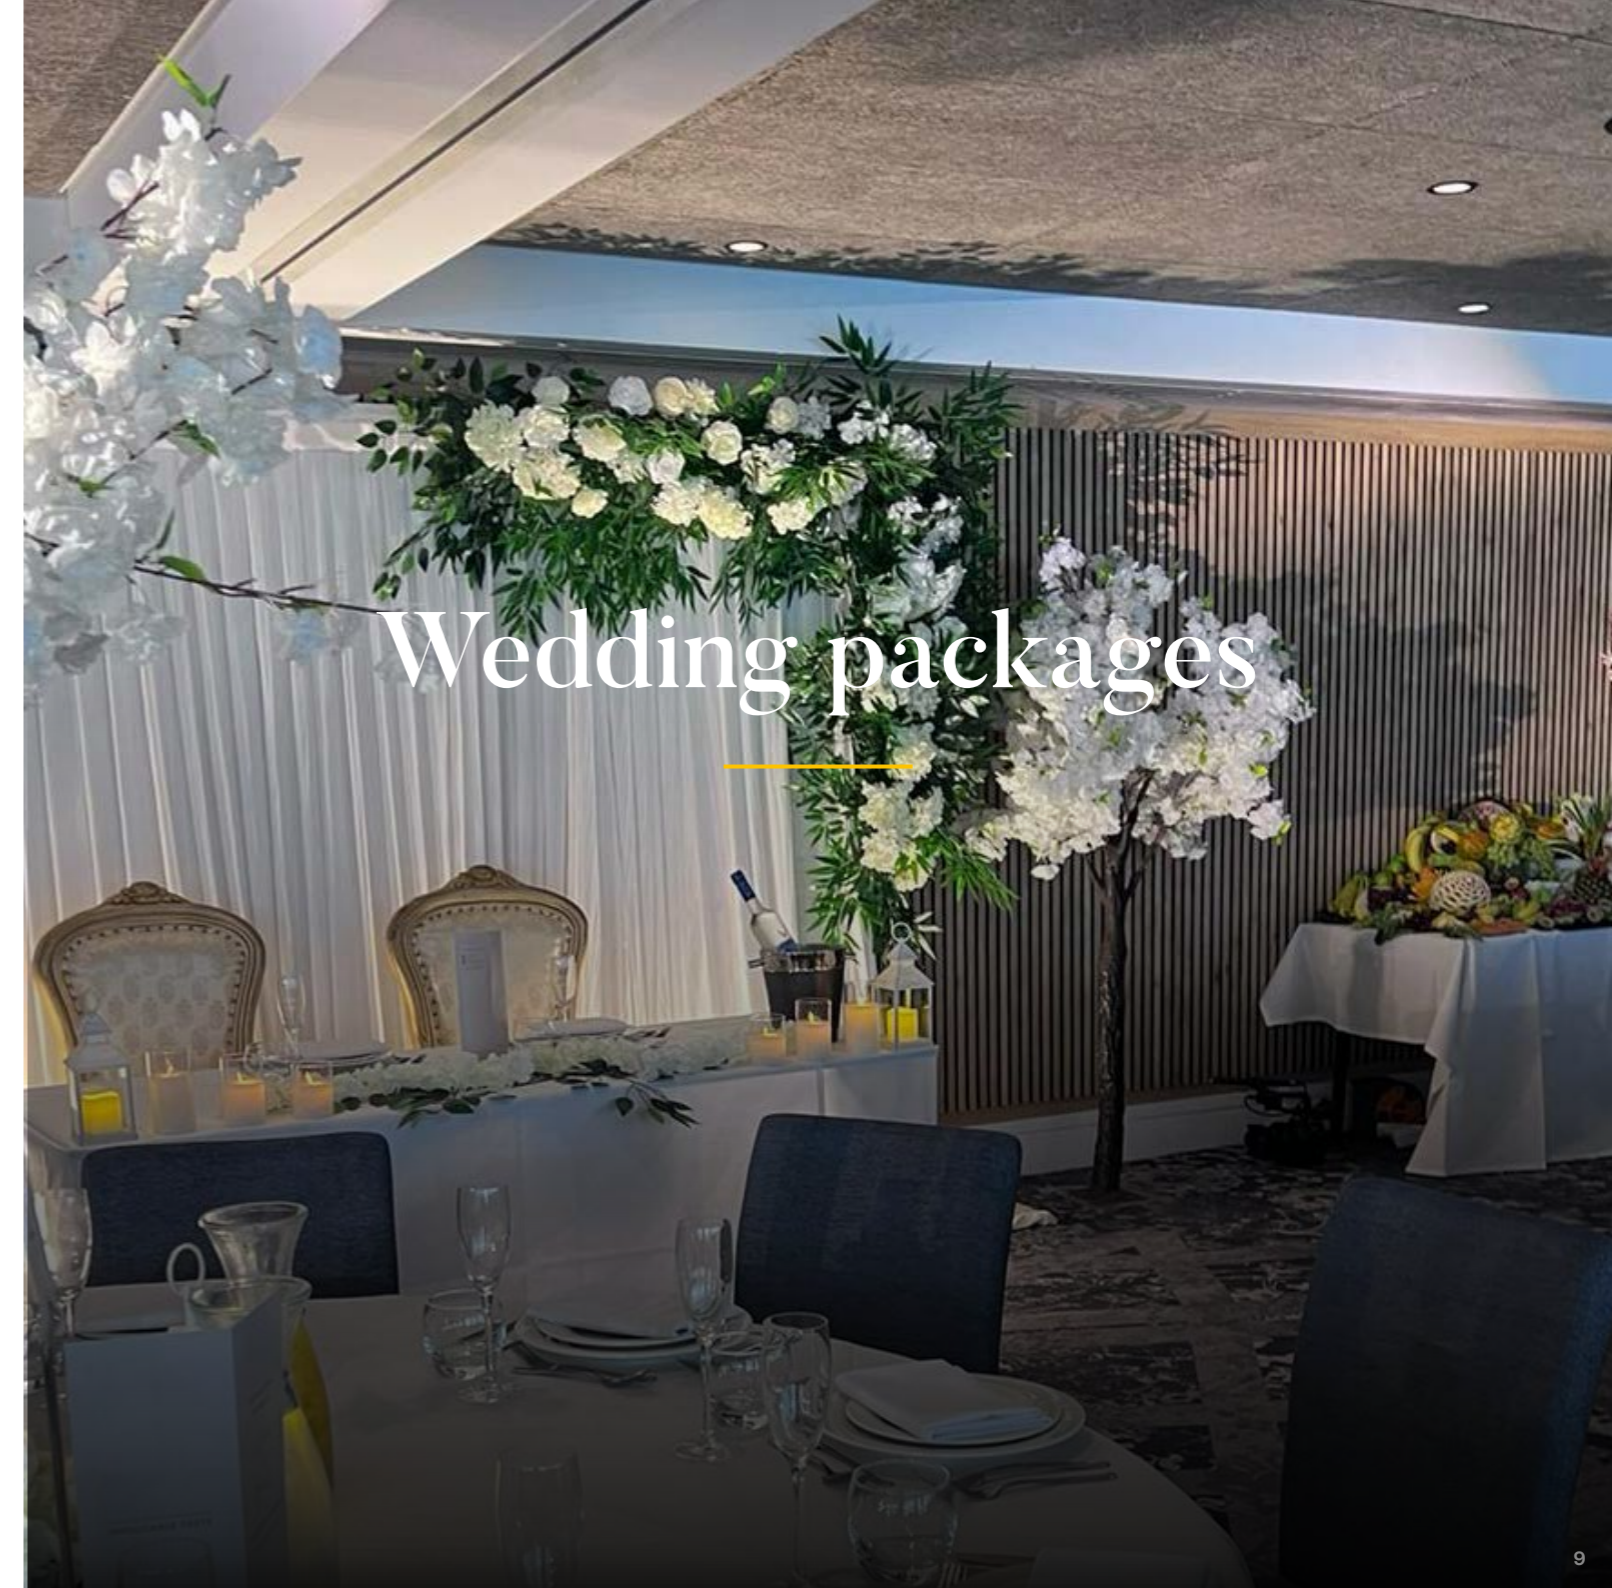

The Luxe Package

£75 PER PERSON

Push the boat out and celebrate in style with all the voco® bells and whistles.

A dedicated event planner and host on the day

Three-course wedding breakfast

Prosecco or Pimm's cocktail on arrival

A glass of Champagne for speeches

Half a bottle of wine per person with wedding breakfast

PA system for speeches

White linen tablecloths and napkins

Cake stand and knife

Cloakroom

License until 12am

Club bedroom for the night prior to the wedding for the bride or groom

Complimentary overnight stay in the Terrace hot tub suite with breakfast for the newlyweds.

Menu tasting for couple - two options from each course

Light evening buffet

The Highcross Lovers Package

£65 PER PERSON

A feast fit for the Kings and Queens, and all you need to get the day started.

A dedicated event planner and host on the day

Three-course wedding breakfast

Prosecco or Pimm's cocktail on arrival

A glass of Prosecco for speeches

Half a bottle of wine per person with wedding breakfast

PA system for speeches

White linen tablecloths and napkins

Cake stand and knife

Cloakroom

License until 12am

Complimentary overnight stay premium room for the newlyweds.

Menu tasting for couple - two options from each course

Light evening buffet

Wedding packages